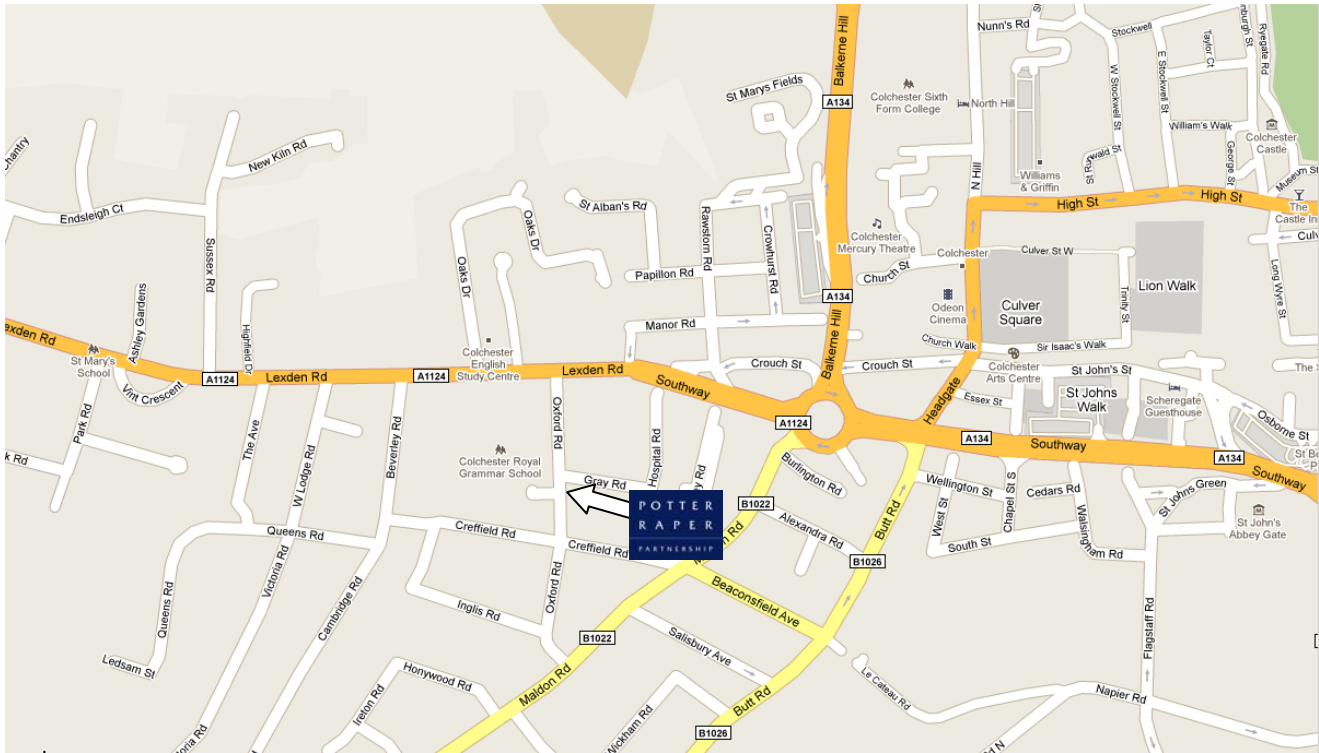

Public Transport

Train

Creffield House is approximately a three mile drive from Exit 26 (for A1124) on the A12. After leaving the A12 at Exit 26, follow the A1124 for approximately three miles (travelling through three roundabouts). Turn right into Oxford Road and Creffield House is 130m on the left.

Buses

There are many bus routes in the area that can take you near to Potter Raper Partnership in Colchester. 2, 2c, 5, 8, 8a are just a few.

Car

From M25

1. Leave the M25 at junction 28, then at roundabout take the 3rd exit, then merge onto the A12 (Signposted Harwich, Chelmsford)
2. Leave the A12 at junction 26, then at the roundabout take the 3rd exit onto the A1124 (Signposted Stanway)
3. At Essex Yeomanry Junction turn right continue forwards onto the A1124 (Signposted Colchester)
4. At the roundabout take the 2nd exit onto the A1124 (Signposted Lexden)
5. At the mini-roundabout continue forward onto the A1124 (Signposted Colchester)
6. At the mini-roundabout continue forward onto the A1123
7. Bear left onto the A133
8. At the roundabout take the 2nd exit onto the A1124 (Signposted Lexden)
9. Turn right onto Oxford Road
10. Arrive at Creffield House