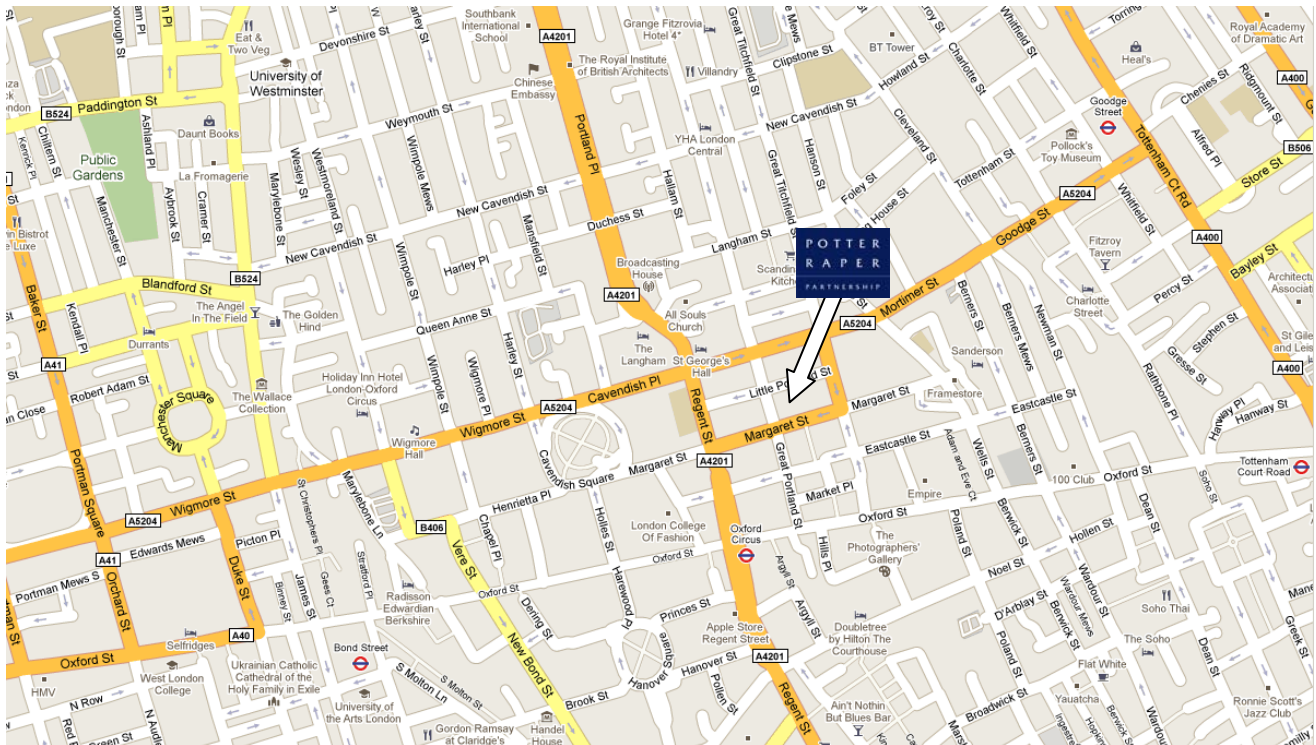

Public Transport

Tube

Julco House is a five minute walk from Oxford Circus tube station.

From Oxford Circus tube station turn left and head east towards Tottenham Court Road along Oxford Street. Turn left into Great Portland Street, Julco House is a 3 minute walk on the right hand side.

Buses

There are many bus routes in the area that can take you near to Potter Raper Partnership in London. C2, 88, 453 and N18 are just a few.

Car

Please look online for directions to 'Potter Raper Partnership, Julco House, 26-28 Great Portland Street, London W1W 8QT'